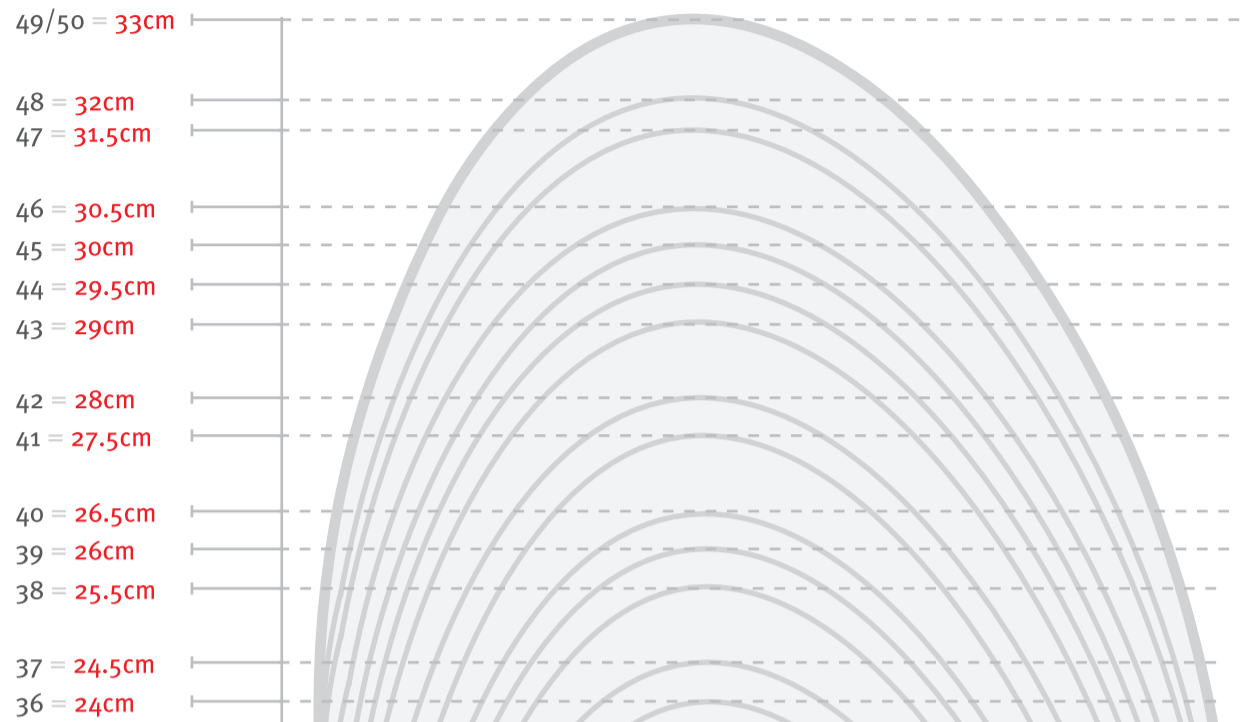

DUNLOP GUMBOOT SIZE GUIDE

SIZE GUIDE		
Euro	UK	US
36	3	3
37	4	4
38	5	5
39	6	6
40	6.5	7
41	7	8
42	8	9
43	9	10
44	10	11
45	10.5	12
46	11	13
47	12	14
48	13	15

Please Note: If you find you normally require a wider fit we recommend to go up a size.